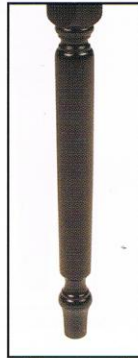

Economy Piano Benches

8800 series Piano Benches are made of selected hardwood with vinyl upholstered tops. The mahogany, ebony, and unfinished style benches have a black padded top, and the walnut finished benches have a brown padded top. All are equipped with brass plated hinges and lid supports, and have full size music compartments.

All are equipped with brass plated hinges and lid supports, and have full size music compartments.

Standard
14" x 30" x 19" High

LEG STYLES

ROUND

Standard

SQUARE

Standard

FINISHES