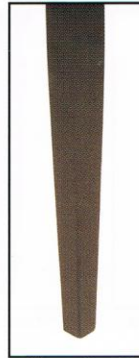

Economy Piano Benches

8800 series Piano Benches are made of selected hardwood with vinyl upholstered tops. The mahogany, ebony, and unfinished style benches have a black padded top, and the walnut finished benches have a brown padded top. All are equipped with brass plated hinges and lid supports, and have full size music compartments.

All are equipped with brass plated hinges and lid supports, and have full size music compartments.

Standard
14" x 30" x 19" High

LEG STYLES

ROUND

Standard

SQUARE

Standard

FINISHES

EBONY HIGH GLOSS

FINISHED EBONY

FINISHED MAHOGANY

FINISHED WALNUT
*8835 Walnut series come with a brown vinyl top

SELECTED HARDWOOD UNFINISHED

Item	Leg Style	Ebony High Gloss	Finished	Unfinished
8835	Round	-	\$139.60	\$129.26
8835	Square	\$155.70	\$135.00	\$126.96