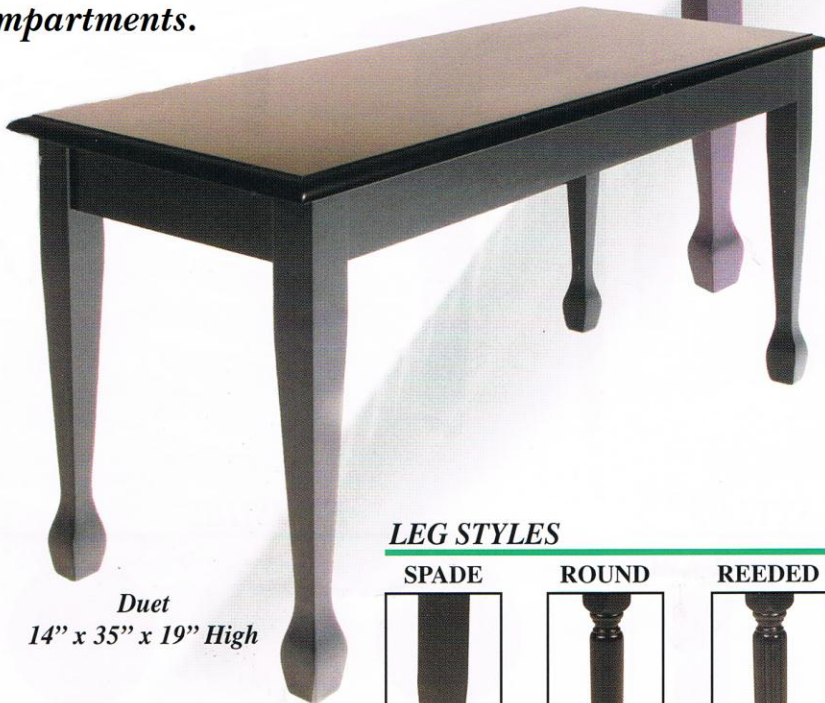

*New Line Of Imported Piano Benches*

*8700 series Piano Benches are an exclusive product. The tops are carefully veneered with genuine mahogany or walnut. Other exposed wood parts are selected hardwood. All are equipped with brass plated hinges and lid supports, and have full size music compartments.*

*Standard  
14" x 30" x 19" High*

*Duet  
14" x 35" x 19" High*

**FINISHES**

EBONY HIGH GLOSS

FINISHED EBONY

FINISHED MAHOGANY

FINISHED WALNUT

UNFINISHED MAHOGANY